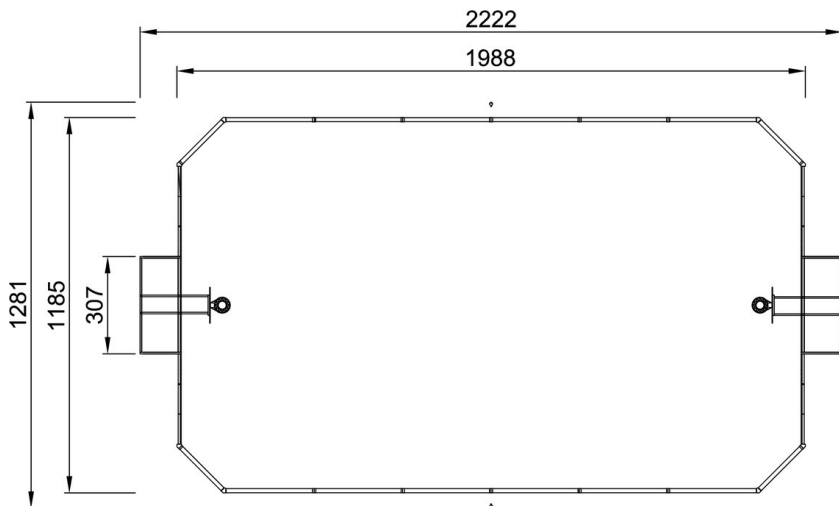

Multi Use Games Areas

Pitch 12x22m + Multi Goal 7m + Service Gate

SPMU001

- 
On the go
- 
Making Friends
- 
Practice Makes Perfect
- 
Explore and Investigate
- 
Expression
- 
Lights Camera Action
- 
Early Years
- 
Key Stage One
- 
Key Stage Two

Product Description

An integrated multi-sport pitch, 12x22 metres, with a wide service gate to allow easy wheelchair access. Offers good all round visibility for a safe environment.

Product Information

Product type:	Multi Use Games Areas
Series:	Sport
Age:	3+ Years
<hr/>	
Total height:	370cm

Dimensions are shown in cm unless otherwise stated