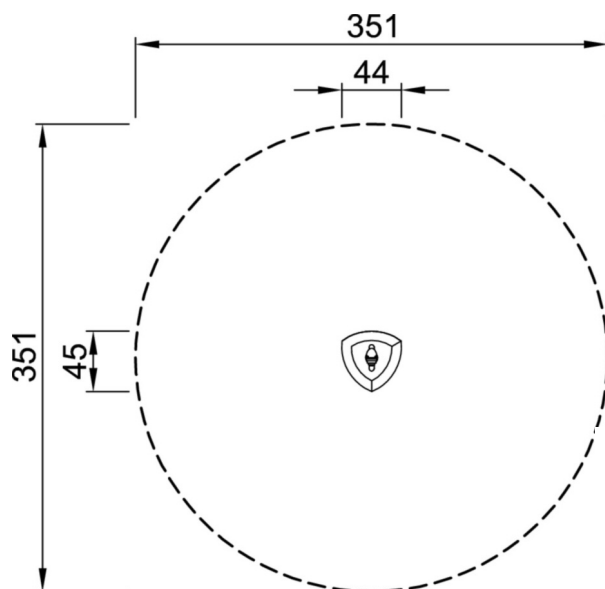

#### Product Description

As the child spins around, the platform will make them adjust their centre of gravity.

#### Product Information

Product type: Traditional Play  
Series: Movement  
Age: 6-12 Years

Total height: 166cm

#### Technical Information

Maximum fall height: 100cm  
Safety zone dimensions: 351cm x 351cm  
Requires safer surfacing

Dimensions are shown in cm unless otherwise stated