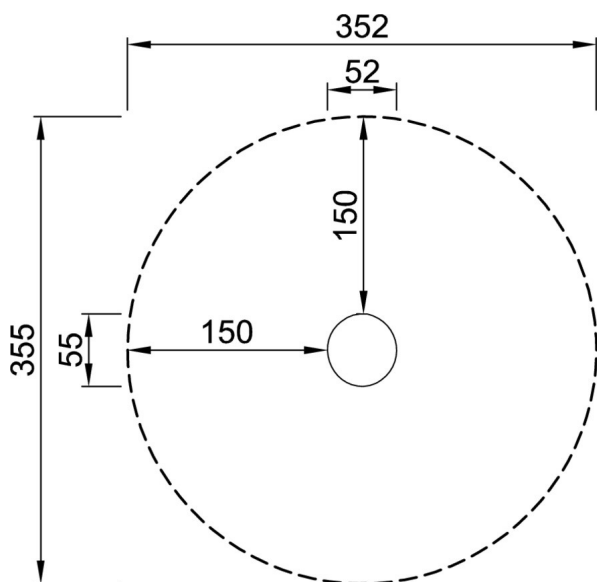

Traditional Play

Spinner Bowl

MOTP005

- 
 On the go
- 
 Making Friends
- 
 Practice Makes Perfect
- 
 Early Years
- 
 Key Stage One
- 
 Key Stage Two

Product Description

Just drop in the bowl and spin...or ask some friends to help you !

Product Information

Product type: Traditional Play
 Series: Movement
 Age: 4-15 Years

Total height: 60cm

Technical Information

Maximum fall height: 60cm
 Safety zone dimensions: 353cm x 355cm

Dimensions are shown in cm unless otherwise stated