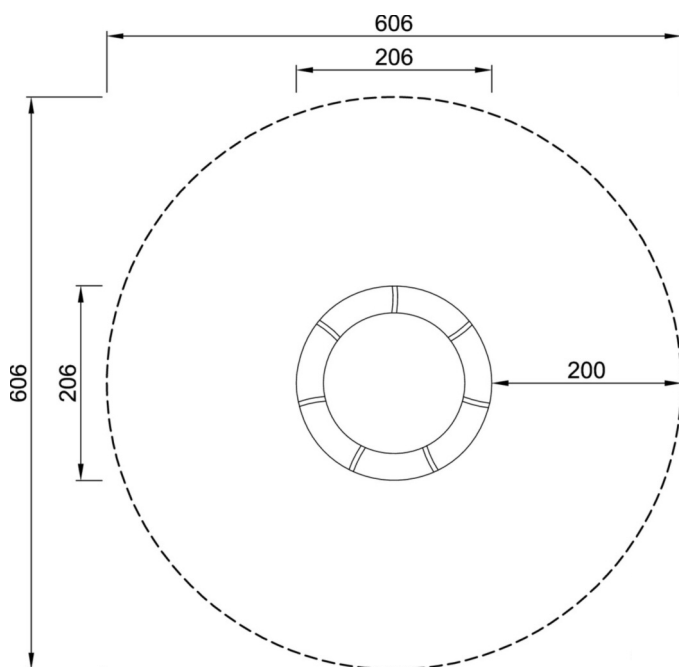

Product type: Traditional Play
Series: Movement
Age: 6-15 Years

Total height: 60cm

Technical Information

Maximum fall height: 60cm
Safety zone dimensions: 606cm x 606cm

Dimensions are shown in cm unless otherwise stated