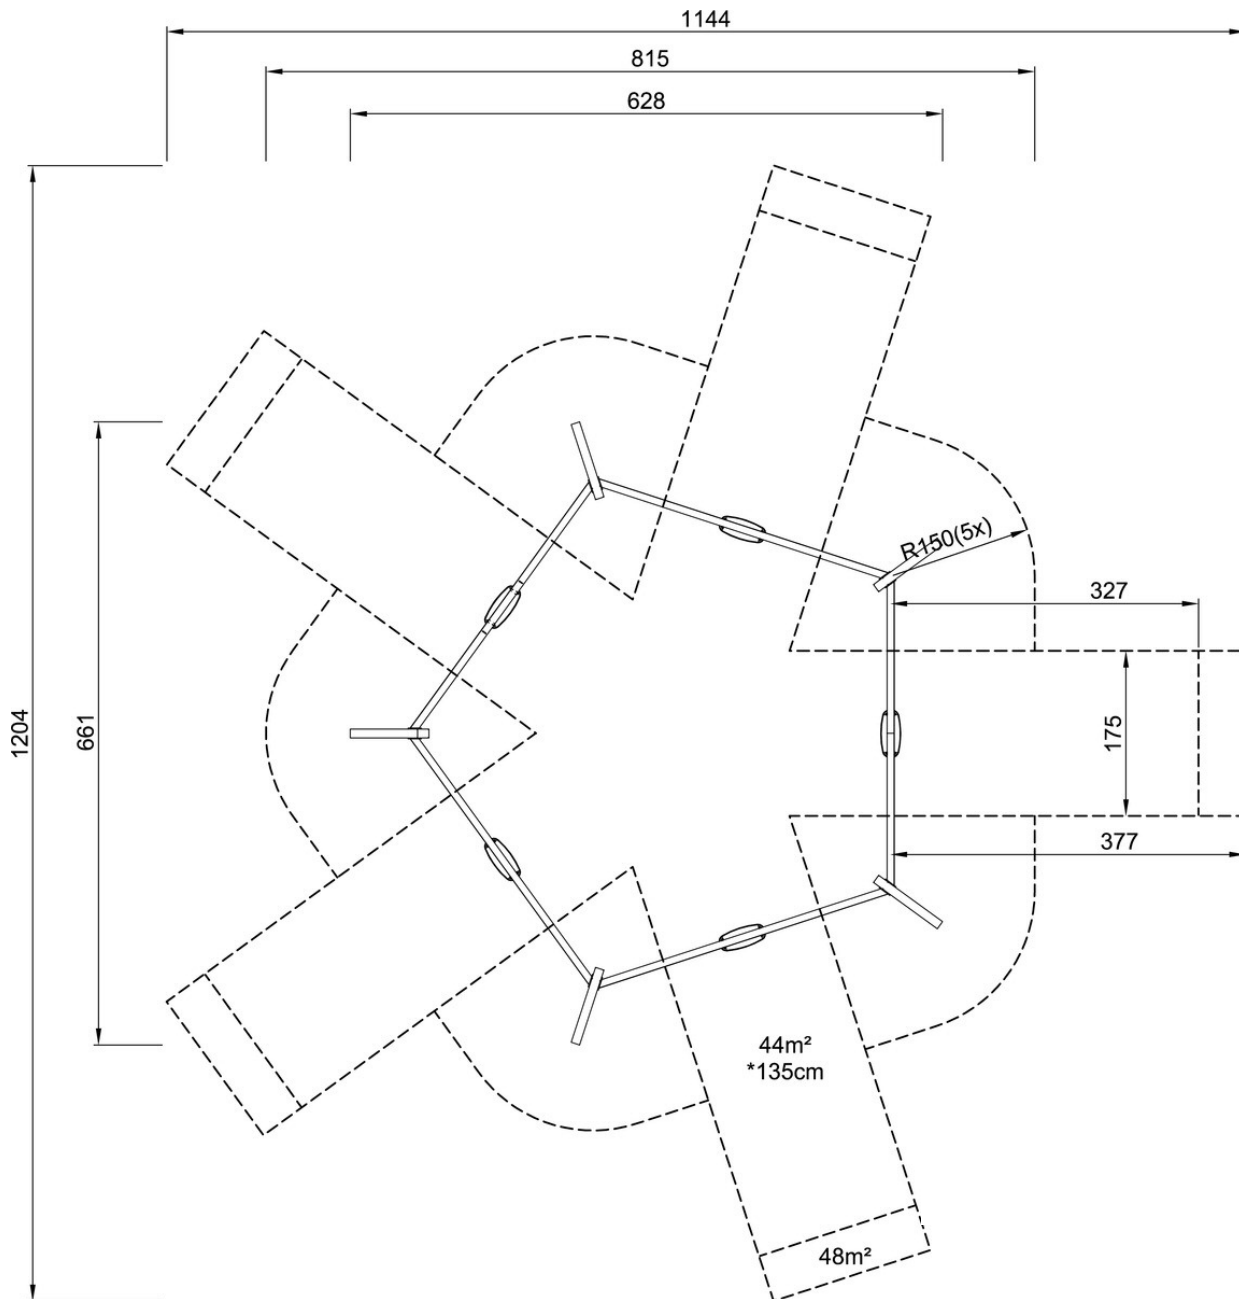

Traditional Play

Five Way Swing

MOTP003

Dimensions are shown in cm unless otherwise stated