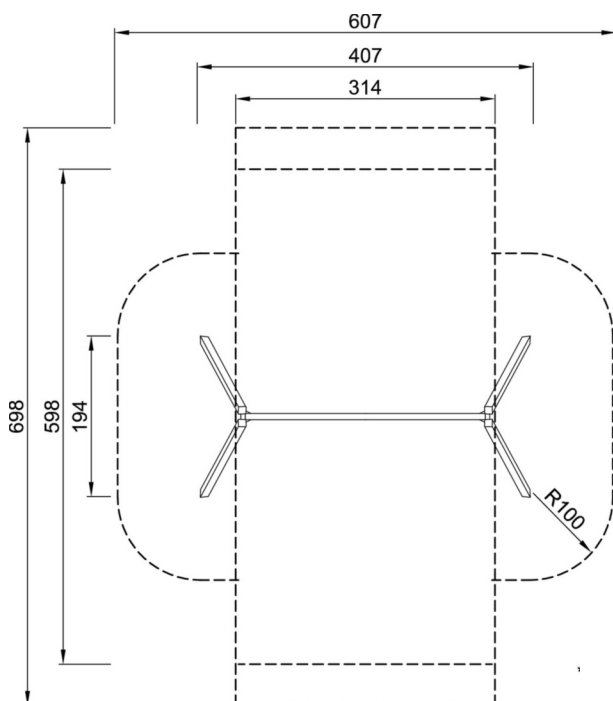

Product Information

Product type: Traditional Play
Series: Movement
Age: 2-6 Years

Total height: 237cm

Technical Information

Maximum fall height: 200cm
Safety zone dimensions: 607cm x 698cm
 Requires safer surfacing

Dimensions are shown in cm unless otherwise stated