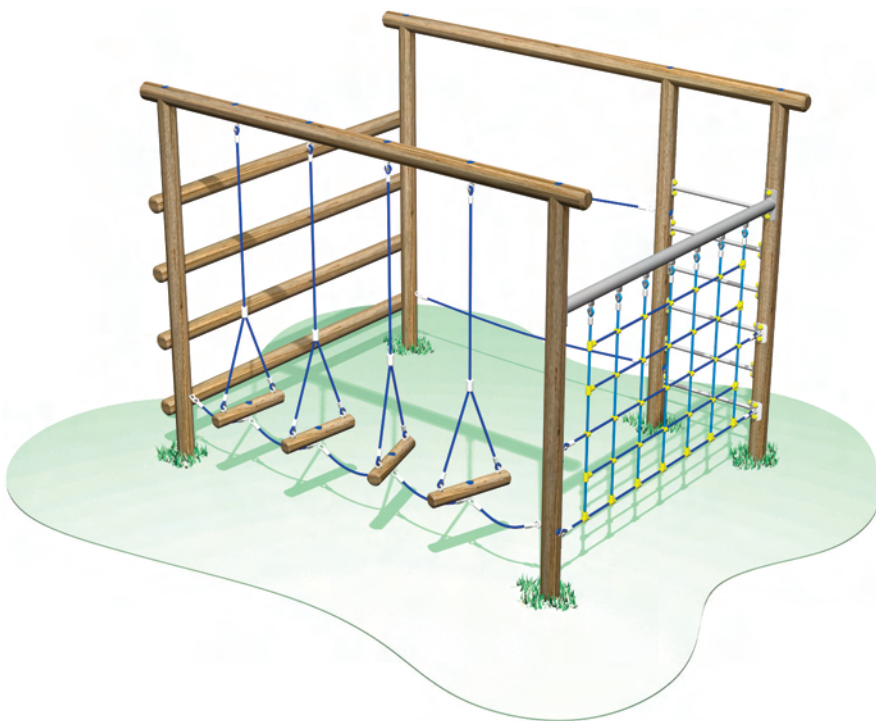

Activity Trail Frames

Jupiter

MOTF002

On the go

Making Friends

Practice Makes Perfect

Key Stage One

Key Stage Two

Product Description

These frames are ideal for situations in which space is limited. They offer a huge amount of play opportunity within a compact design, requiring mental agility as well as upper and lower body strength.

Product Information

Product type: Activity Trail Frames
Series: Movement

Length: 3.60m
Width: 2.70m
Height: 2.60m

Technical Information

Free fall height: 2.0m
Minimum space: 7.20m x 6.30m
Requires safer surfacing