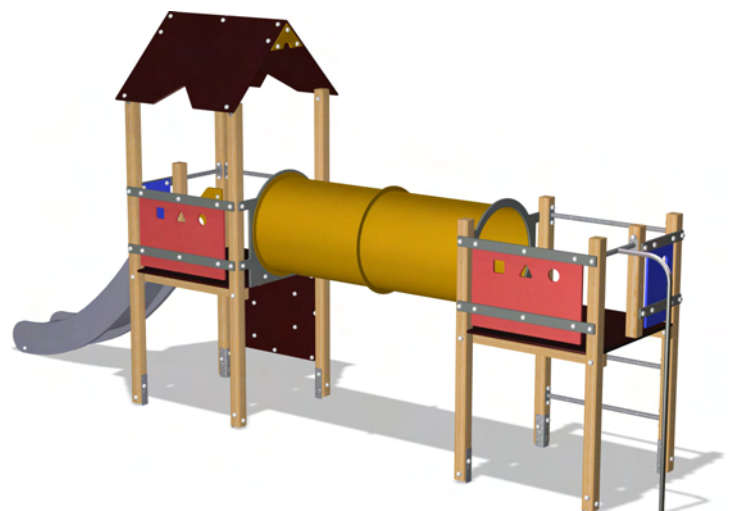

Multi Level Play

Scorpion

MOML010

- **On the go**
- **Making Friends**
- **Practice Makes Perfect**
- **Expression**
- **Early Years**
- **Key Stage One**
- **Key Stage Two**

Product Description

This range of adventure and activity towers can be built in a modular fashion to give the design you need to meet your space and budget requirements. Slides, tunnels, and various climbing units can all be added.

Product Information

Product type: Multi Level Play
Series: Movement
Age: 3-8 Years

Total height: 332cm

Technical Information

Maximum fall height: 120cm
Safety zone dimensions: 1060cm x 425cm
Requires safer surfacing