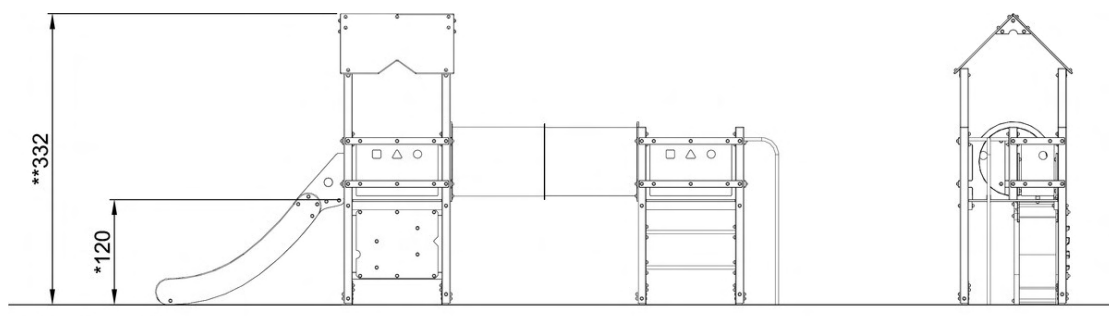

Multi Level Play

Scorpion

MOML010

Dimensions are shown in cm unless otherwise stated