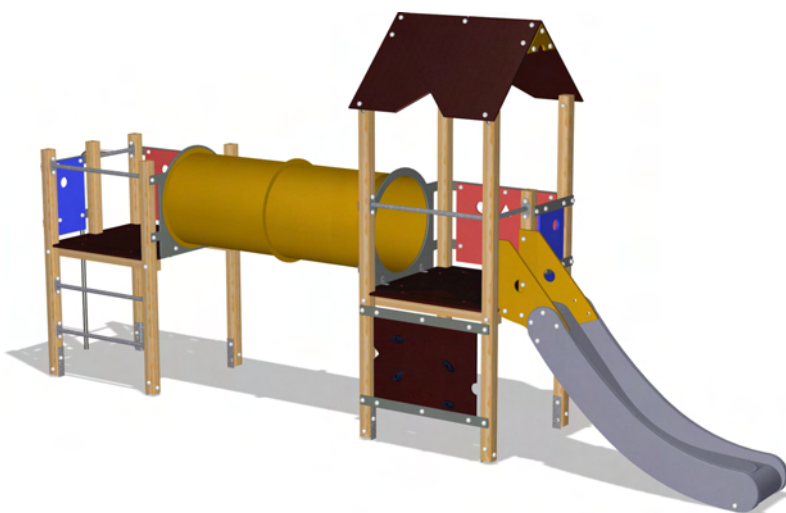

Multi Level Play

Scorpion

MOML010

- **On the go**
- **Making Friends**
- **Practice Makes Perfect**
- **Expression**
- **Early Years**
- **Key Stage One**
- **Key Stage Two**

Product Description

This range of adventure and activity towers can be built in a modular fashion to give the design you need to meet your space and budget requirements. Slides, tunnels, and various climbing units can all be added.

Product Information

Product type: Multi Level Play
Series: Movement
Age: 3-8 Years

Total height: 332cm

Technical Information

Maximum fall height: 120cm
Safety zone dimensions: 1060cm x 425cm
Requires safer surfacing