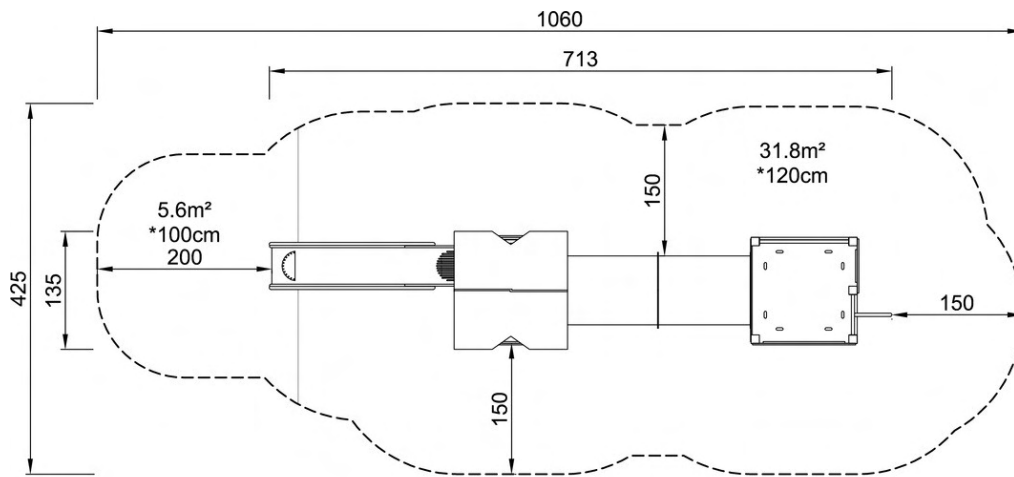

#### Product Information

**Product type:** Multi Level Play  
**Series:** Movement  
**Age:** 3-8 Years

**Total height:** 332cm

#### Technical Information

**Maximum fall height:** 120cm  
**Safety zone dimensions:** 1060cm x 425cm  
**Requires safer surfacing**

### Scorpion

MOML010

Dimensions are shown in cm unless otherwise stated