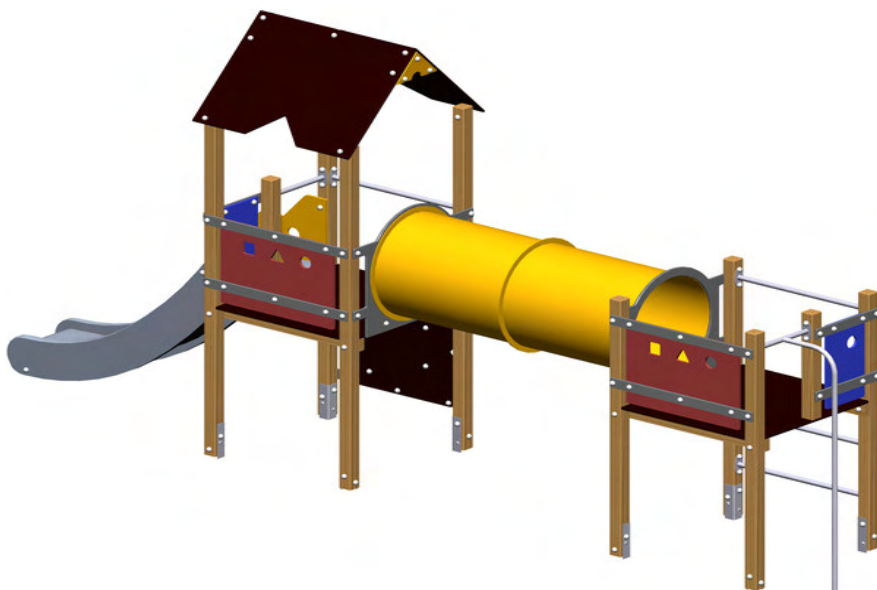

## Multi Level Play

#### Product Description

This range of adventure and activity towers can be built in a modular fashion to give the design you need to meet your space and budget requirements. Slides, tunnels, and various climbing units can all be added.

#### Product Information

**Product type:** Multi Level Play  
**Series:** Movement  
**Age:** 3-8 Years

**Total height:** 332cm

#### Technical Information

**Maximum fall height:** 120cm  
**Safety zone dimensions:** 1060cm x 425cm  
**Requires safer surfacing**