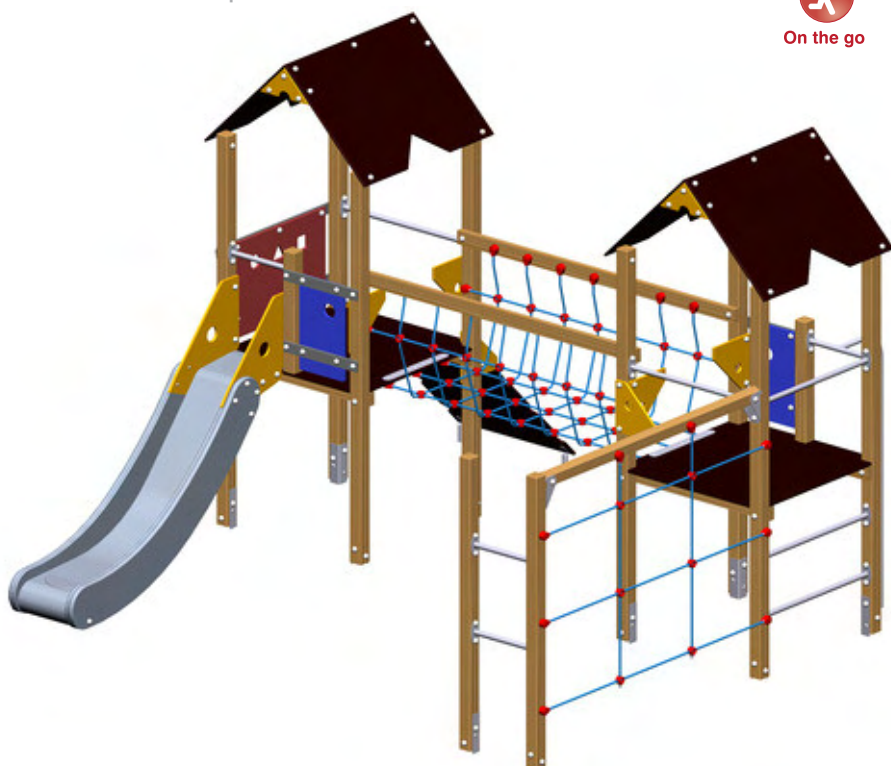

## Multi Level Play

### Sovereign

MOML008

-   
**On the go**
-   
**Making Friends**
-   
**Practice Makes Perfect**
-   
**Expression**
-   
**Early Years**
-   
**Key Stage One**
-   
**Key Stage Two**

#### Product Description

This range of adventure and activity towers can be built in a modular fashion to give the design you need to meet your space and budget requirements. Slides, tunnels, and various climbing units can all be added.

#### Product Information

**Product type:** Multi Level Play  
**Series:** Movement  
**Age:** 3-8 Years

**Total height:** 332cm