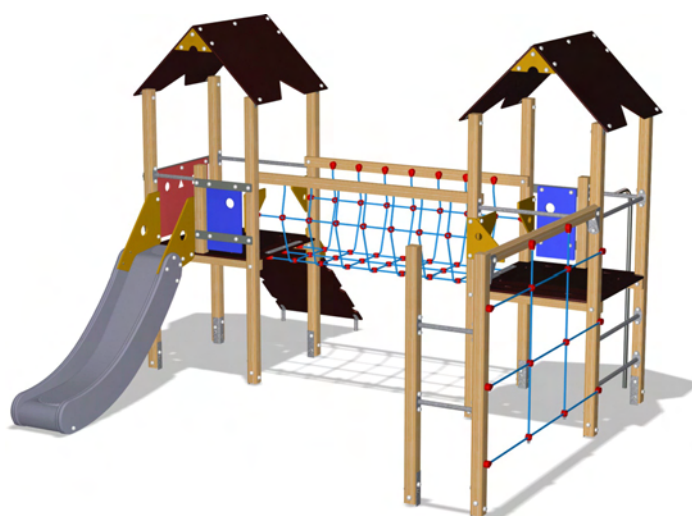

Multi Level Play

Sovereign

MOML008

- **On the go**
- **Making Friends**
- **Practice Makes Perfect**
- **Expression**
- **Early Years**
- **Key Stage One**
- **Key Stage Two**

Product Description

This range of adventure and activity towers can be built in a modular fashion to give the design you need to meet your space and budget requirements. Slides, tunnels, and various climbing units can all be added.

Product Information

Product type: Multi Level Play
Series: Movement
Age: 3-8 Years

Total height: 332cm

Technical Information

Maximum fall height: 203cm
Safety zone dimensions: 797cm x 792cm
Requires safer surfacing