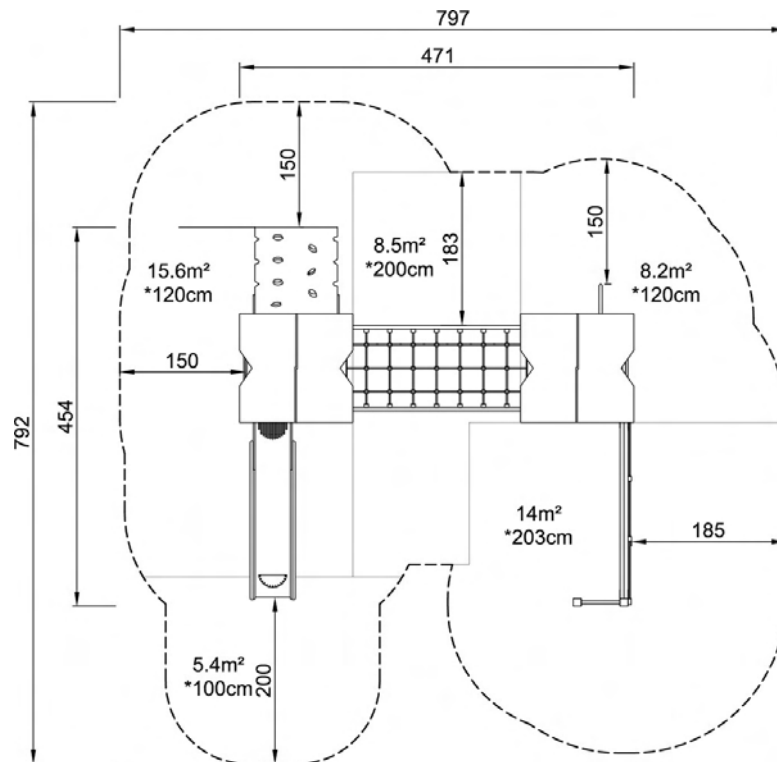

#### Product Information

**Product type:** Multi Level Play  
**Series:** Movement  
**Age:** 3-8 Years

**Total height:** 332cm

#### Technical Information

**Maximum fall height:** 203cm  
**Safety zone dimensions:** 797cm x 792cm  
**Requires safer surfacing**

## Multi Level Play

Sovereign

MOML008

Dimensions are shown in cm unless otherwise stated