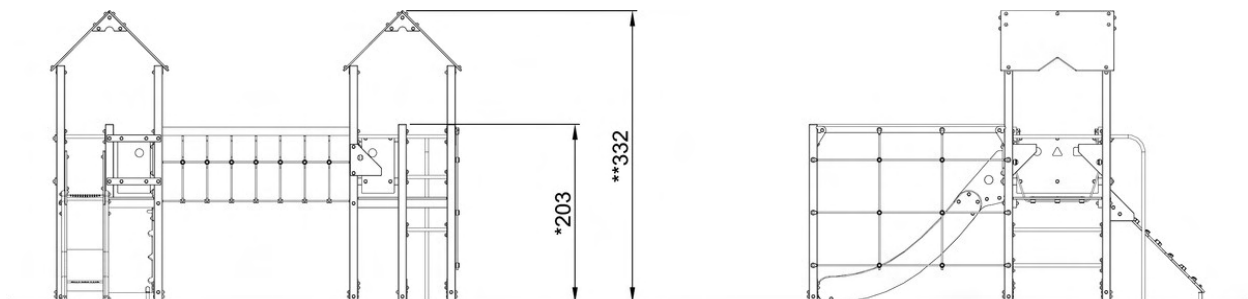

#### Product Information

**Product type:** Multi Level Play  
**Series:** Movement  
**Age:** 3-8 Years

**Total height:** 332cm

#### Technical Information

**Maximum fall height:** 203cm  
**Safety zone dimensions:** 797cm x 792cm  
**Requires safer surfacing**

## Multi Level Play

Sovereign

MOML008

Dimensions are shown in cm unless otherwise stated