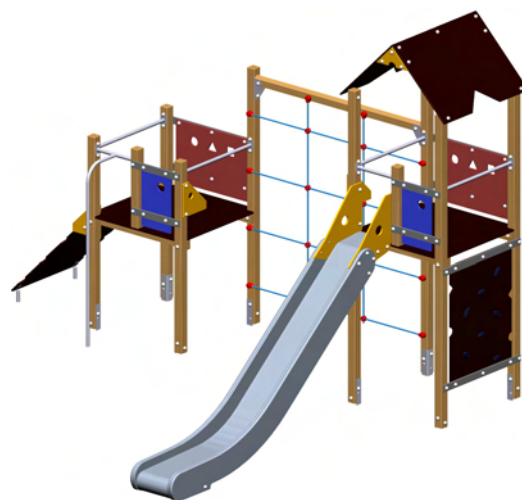

Multi Level Play

Osprey

MOML006

- 
On the go
- 
Making Friends
- 
Practice Makes Perfect
- 
Expression
- 
Key Stage One
- 
Key Stage Two

Product Description

This range of adventure and activity towers can be built in a modular fashion to give the design you need to meet your space and budget requirements. Slides, tunnels, and various climbing units can all be added.

Product Information

Product type: Multi Level Play
Series: Movement
Age: 4-12 Years

Total height: 392cm

Technical Information

Maximum fall height: 263cm
Safety zone dimensions: 889cm x 886cm
Requires safer surfacing