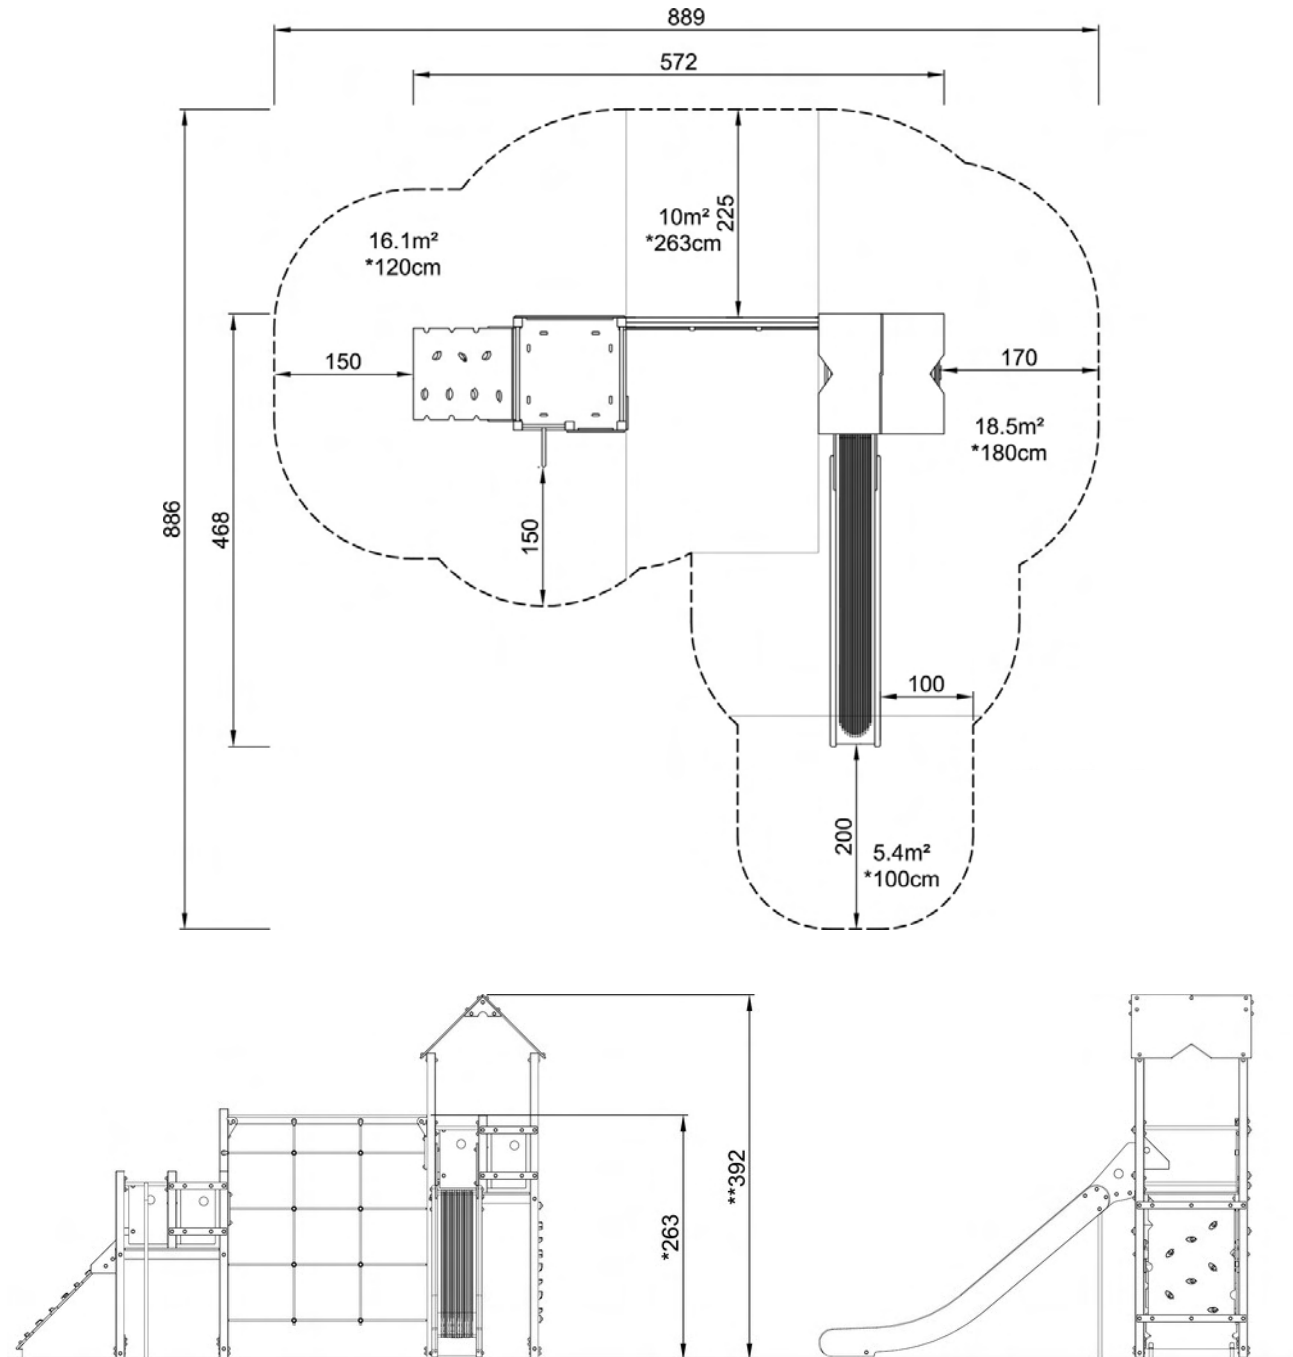

Multi Level Play

Osprey

MOML006

- 
On the go
- 
Making Friends
- 
Practice Makes Perfect
- 
Expression
- 
Key Stage One
- 
Key Stage Two

Product Description

This range of adventure and activity towers can be built in a modular fashion to give the design you need to meet your space and budget requirements. Slides, tunnels, and various climbing units can all be added.

Product Information

Product type: Multi Level Play
Series: Movement
Age: 4-12 Years

Total height: 392cm

Technical Information

Maximum fall height: 263cm
Safety zone dimensions: 889cm x 886cm
Requires safer surfacing

Multi Level Play

Osprey

MOML006

Dimensions are shown in cm unless otherwise stated