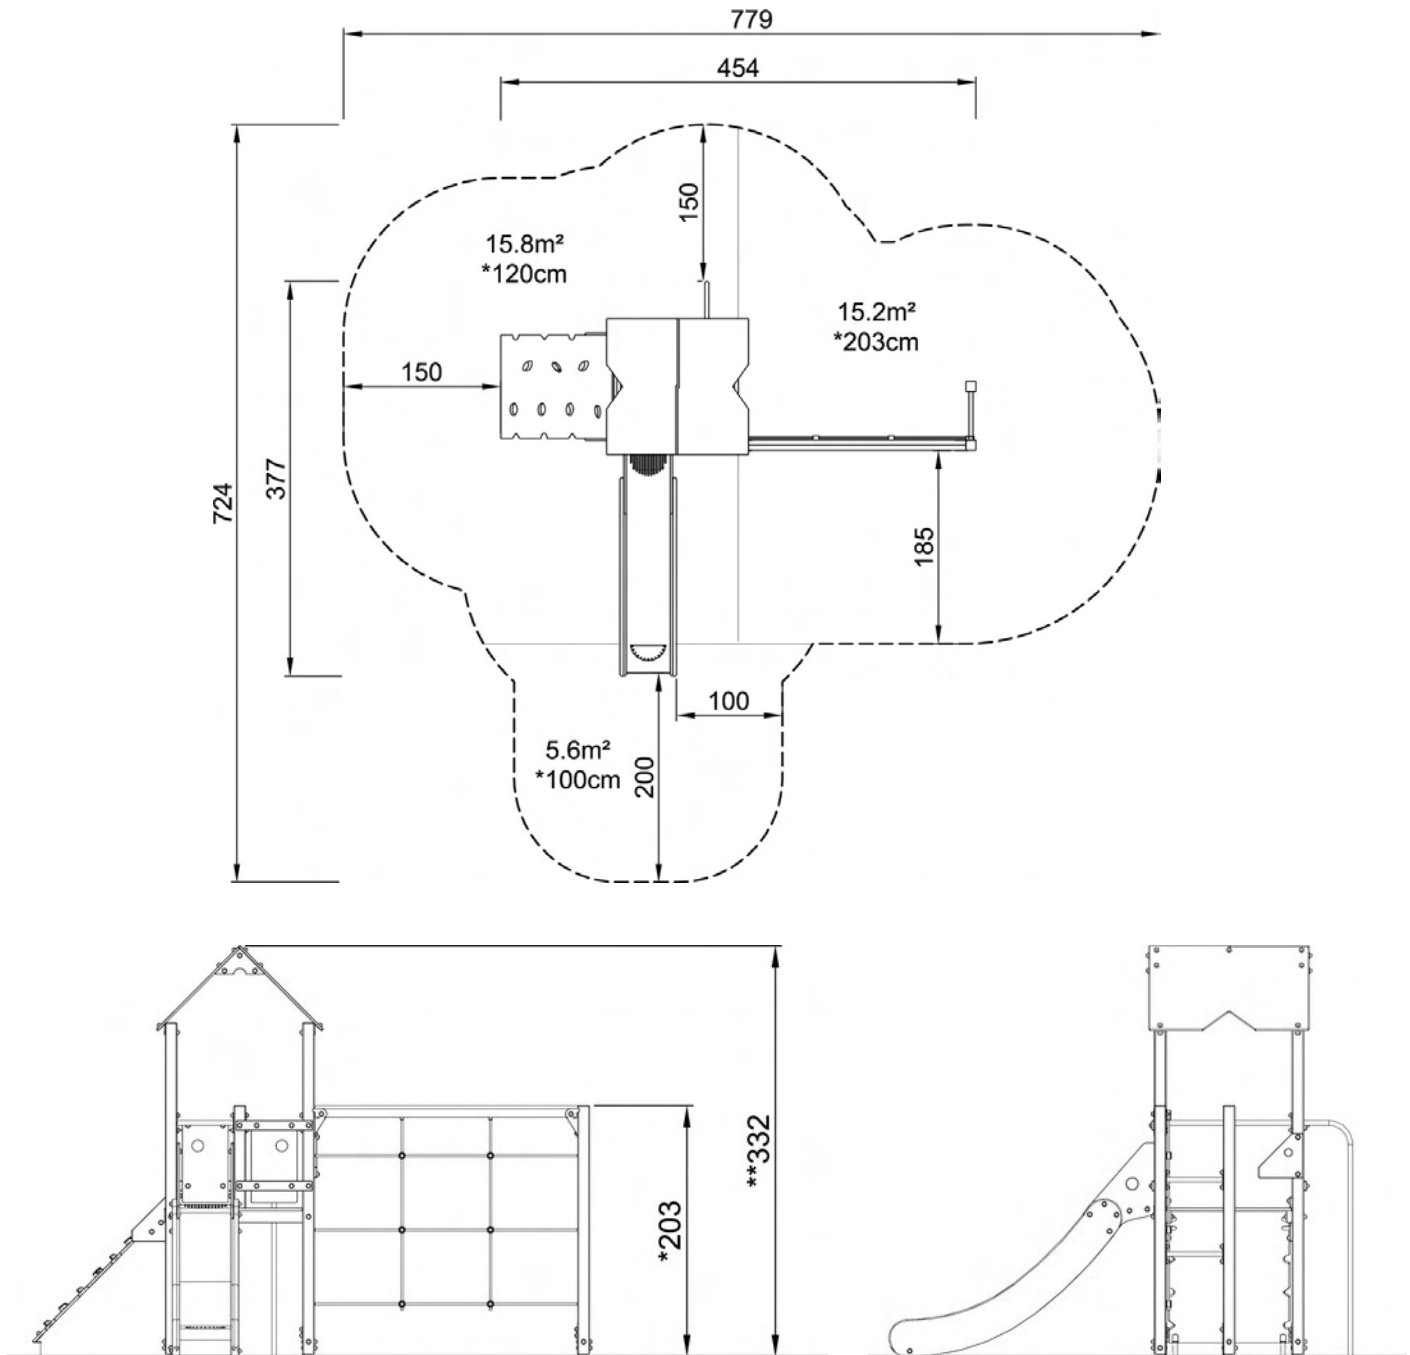

Product Information

Product type: Multi Level Play
Series: Movement
Age: 3-8 Years

Total height: 332cm

Technical Information

Maximum fall height: 203cm
Safety zone dimensions: 779cm x 724cm
Requires safer surfacing

Multi Level Play

Pegasus

MOML005

Dimensions are shown in cm unless otherwise stated