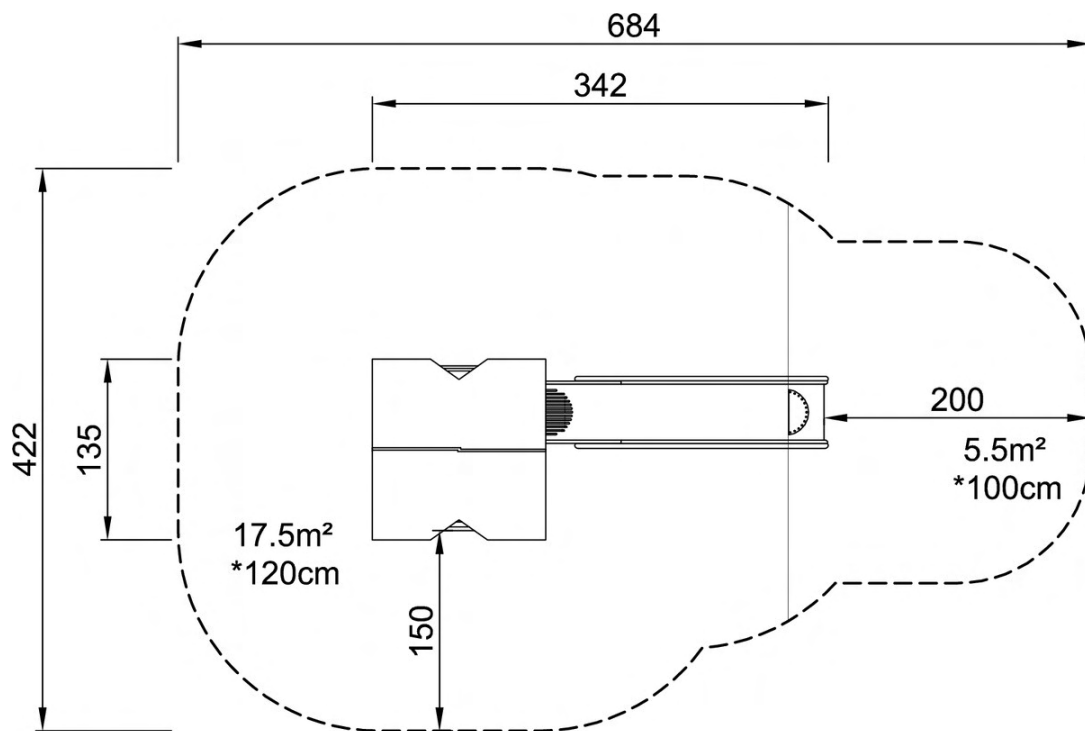

Product Information

Product type: Multi Level Play
Series: Movement
Age: 3-8 Years

Total height: 332cm

Technical Information

Maximum fall height: 120cm
Safety zone dimensions: 684cm x 422cm

Multi Level Play

Savannah

MOML004

Dimensions are shown in cm unless otherwise stated