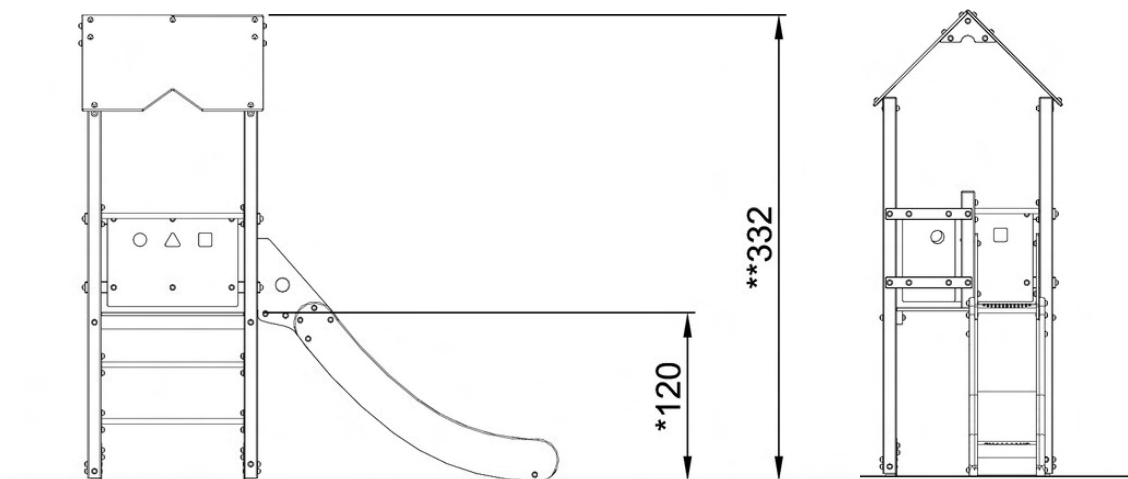

Product Information

Product type: Multi Level Play
Series: Movement
Age: 3-8 Years

Total height: 332cm

Technical Information

Maximum fall height: 120cm
Safety zone dimensions: 684cm x 422cm

Multi Level Play

Savannah

MOML004

Dimensions are shown in cm unless otherwise stated