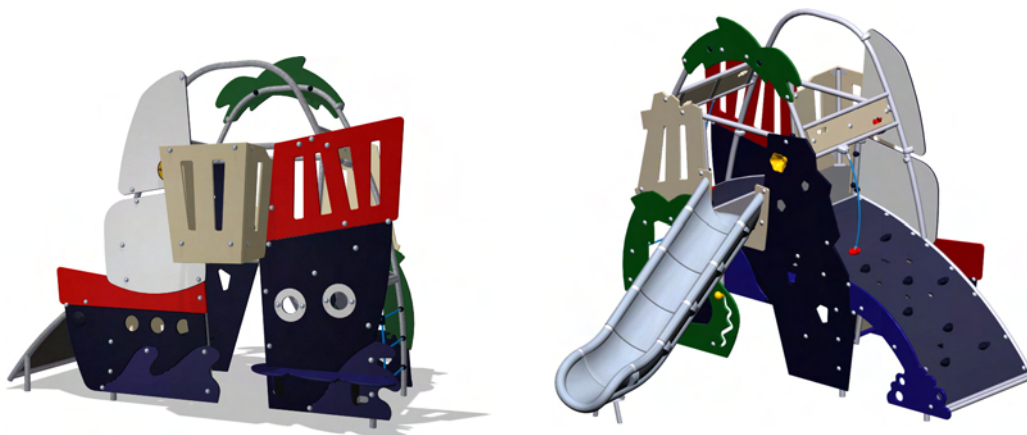

Multi Level Play

Storymaker - Ship & Jungle

MOML001

Product Description

With a ship on one side and a jungle on the other this multi level unit supports all kinds of pretend play

Product Information

Product type: Multi Level Play
Series: Movement
Age: 2-6 Years

Total height: 286cm

Technical Information

Maximum fall height: 120cm
Safety zone dimensions: 646cm x 705cm

Multi Level Play

Storymaker - Ship & Jungle

MOML001

Dimensions are shown in cm unless otherwise stated