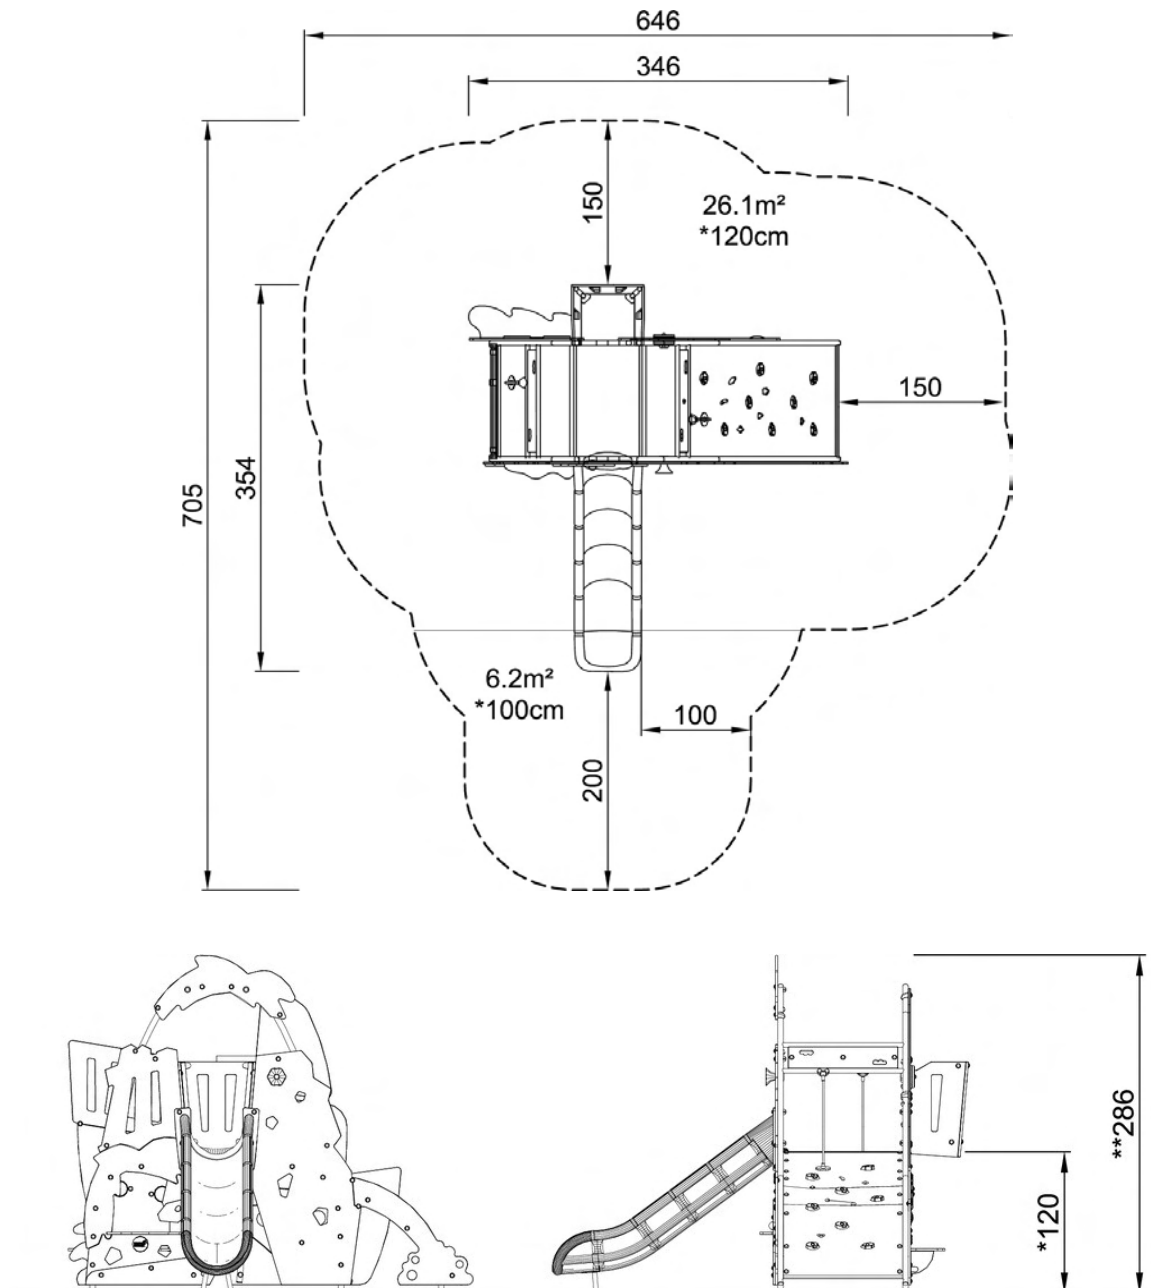

Total height: 286cm

Technical Information

Maximum fall height: 120cm
Safety zone dimensions: 646cm x 705cm

Multi Level Play

Storymaker - Ship & Jungle

MOML001

Dimensions are shown in cm unless otherwise stated