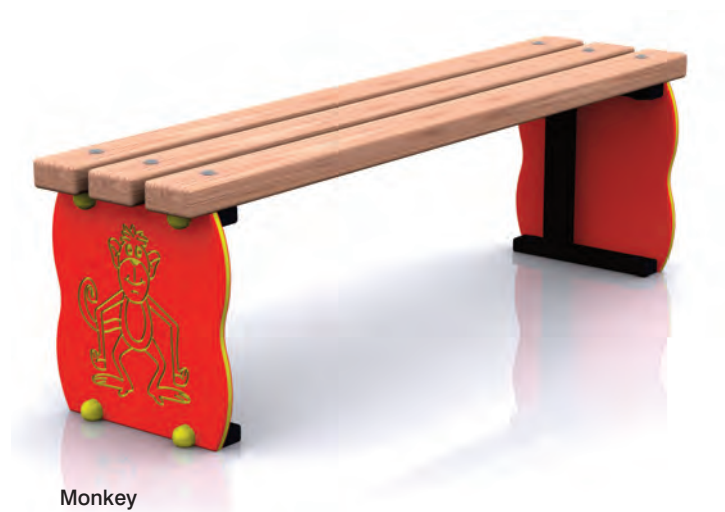

## Seating

### Jungle Friends Bench

ESBS009

Making Friends

Expression

Lights  
Camera  
Action

Early  
Years

Key Stage  
One

Key Stage  
Two

Monkey

#### Product Information

Product type: Seating  
Series: Essentials

Length: 1.50m  
Width: 0.33m  
Height: 0.45m

Choice of Jungle Friends

Parrot

Snake

Dragonfly

Butterfly