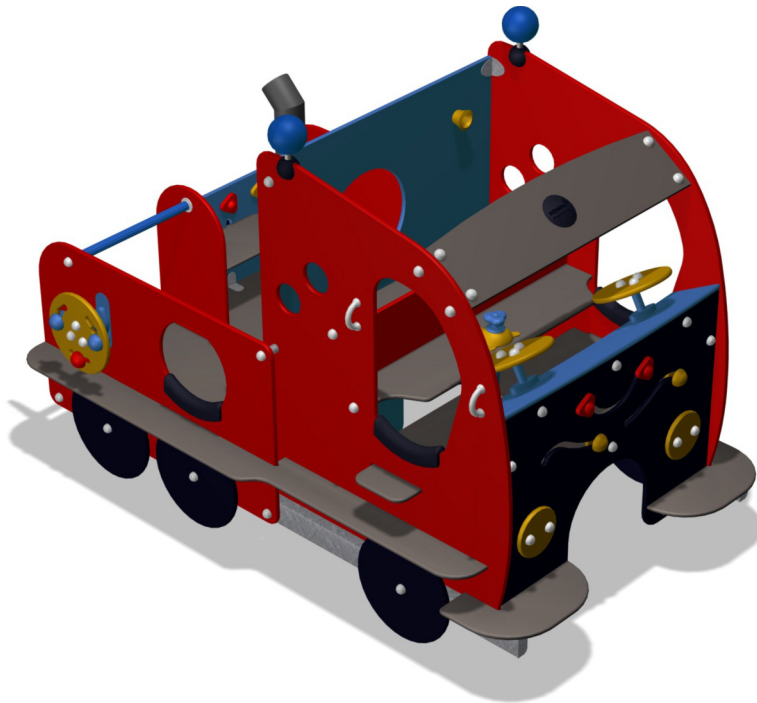

Travel

Fire Engine

CRTR008

Making Friends

Explore and Investigate

Expression

Lights Camera Action

Early Years

Key Stage One

Product Description

With space for 8-10 children, this fire engine can take a full crew to the emergency.

Product Information

Product type:	Travel
Series:	Creative
Age:	2-6 Years
Total height:	190cm

Dimensions are shown in cm unless otherwise stated