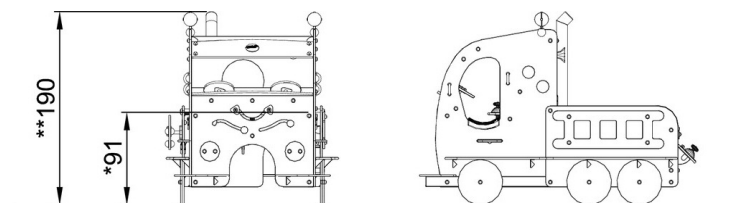

Key Stage One

Product Description

With space for 8-10 children, this fire engine can take a full crew to the emergency.

Product Information

Product type:	Travel
Series:	Creative
Age:	2-6 Years
Total height:	190cm

Dimensions are shown in cm unless otherwise stated