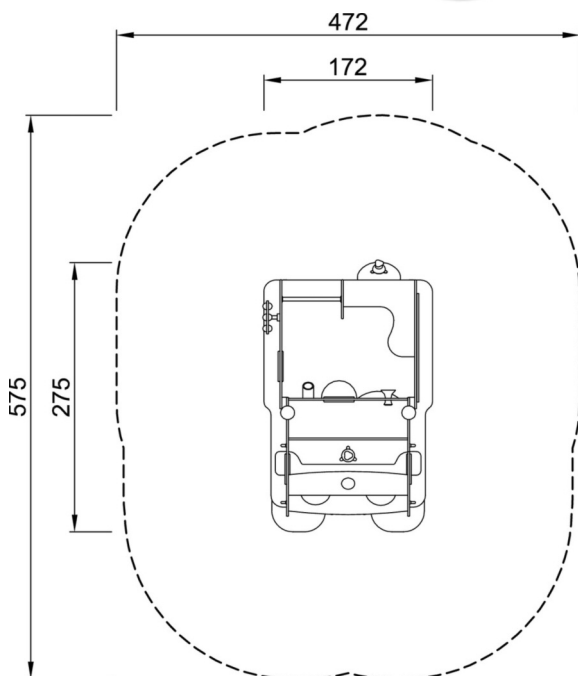

Key Stage One

Product Description

With space for 8-10 children, this fire engine can take a full crew to the emergency.

Product Information

Product type:	Travel
Series:	Creative
Age:	2-6 Years
Total height:	190cm

Dimensions are shown in cm unless otherwise stated