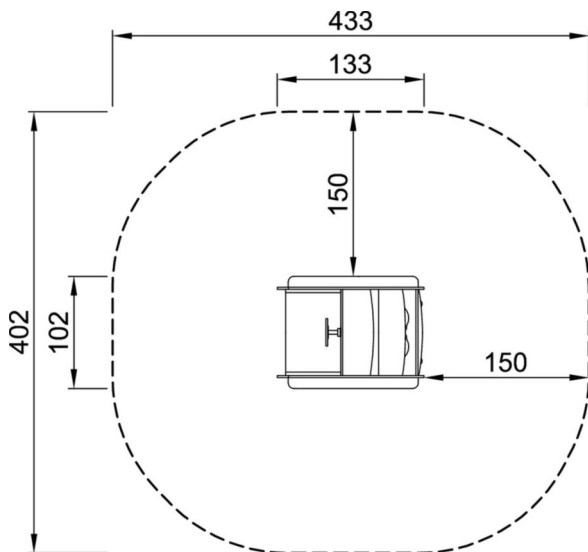

Key Stage One

Product Description

Smaller than the truck and with a max fall height of 53cm, this lorry offers the same imaginative play at a budget price.

Product Information

Product type:	Travel
Series:	Creative
Age:	2-6 Years
Total height:	130cm

Dimensions are shown in cm unless otherwise stated