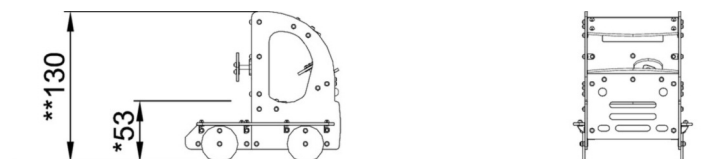

Key Stage One

Product Description

Smaller than the truck and with a max fall height of 53cm, this lorry offers the same imaginative play at a budget price.

Product Information

Product type:	Travel
Series:	Creative
Age:	2-6 Years
Total height:	130cm

Dimensions are shown in cm unless otherwise stated