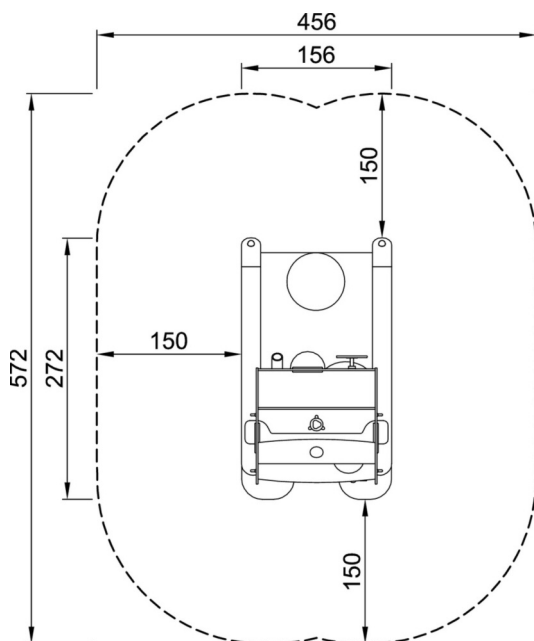

Key Stage One

Product Description

The cab has a steering wheel and gear stick and if the journey's too long, there's even a sleeping berth for tired drivers! Maximum fall height is 90cm.

Product Information

Product type:	Travel
Series:	Creative
Age:	2-6 Years
Total height:	189cm

Dimensions are shown in cm unless otherwise stated