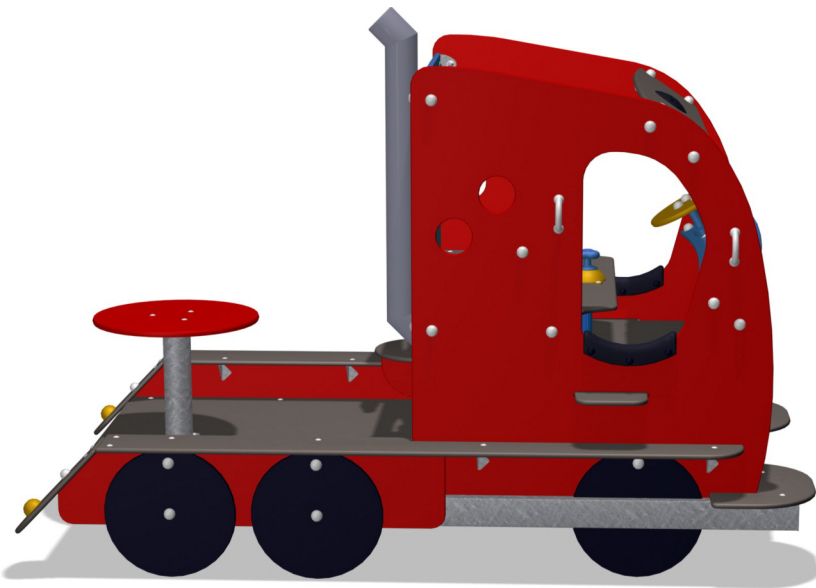

Travel

Truck

CRT006

Making Friends

Explore and Investigate

Expression

Lights Camera Action

Early Years

Key Stage One

Product Description

The cab has a steering wheel and gear stick and if the journey's too long, there's even a sleeping berth for tired drivers! Maximum fall height is 90cm.

Product Information

Product type:	Travel
Series:	Creative
Age:	2-6 Years
Total height:	189cm

Dimensions are shown in cm unless otherwise stated