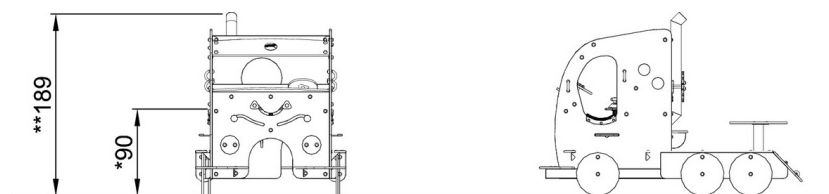

Key Stage One

Product Description

The cab has a steering wheel and gear stick and if the journey's too long, there's even a sleeping berth for tired drivers! Maximum fall height is 90cm.

Product Information

Product type:	Travel
Series:	Creative
Age:	2-6 Years
Total height:	189cm

Dimensions are shown in cm unless otherwise stated