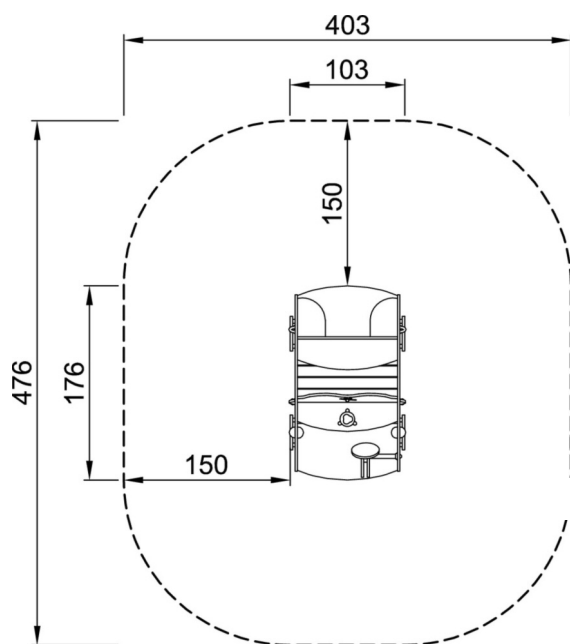

#### Product Information

|               |           |
|---------------|-----------|
| Product type: | Travel    |
| Series:       | Creative  |
| Age:          | 2-6 Years |
| Total height: | 98cm      |

Dimensions are shown in cm unless otherwise stated