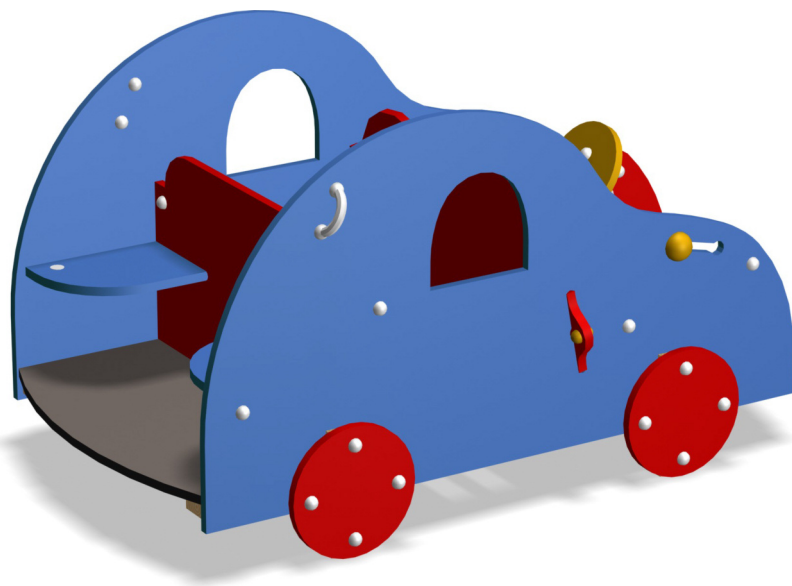

## Travel

### Car

CRT005

Making Friends

Explore and Investigate

Expression

Lights Camera Action

Early Years

Key Stage One

#### Product Description

Holding up to six children, this car with steering wheel and gearstick can take them on an imaginary journey.

#### Product Information

|               |           |
|---------------|-----------|
| Product type: | Travel    |
| Series:       | Creative  |
| Age:          | 2-6 Years |
| Total height: | 98cm      |