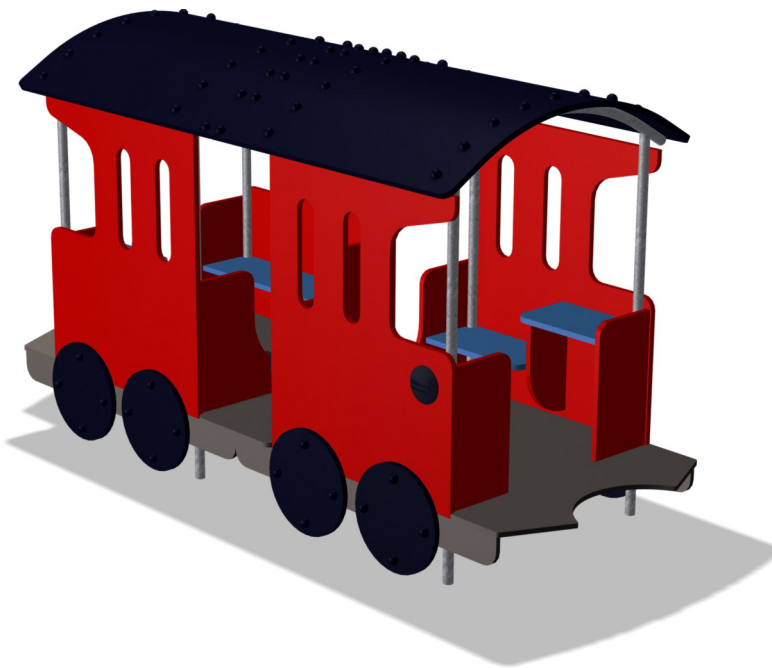

Travel

Railway Carriage

CRTR002

Making Friends

Explore and Investigate

Expression

Lights Camera Action

Early Years

Key Stage One

Product Description

...and let's take our friends, too! There's seats, tables and shelves in this railway carriage. Passengers can wave goodbye as they leave the station. All aboard!

Product Information

Product type:	Travel
Series:	Creative
Age:	2-6 Years
Total height:	165cm

Dimensions are shown in cm unless otherwise stated