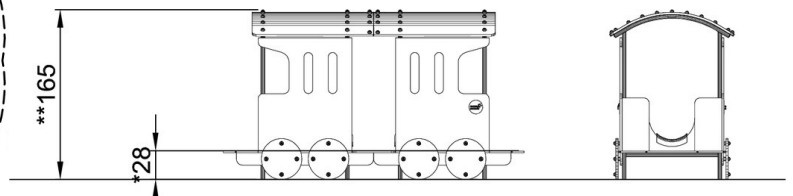

Key Stage One

Product Description

...and let's take our friends, too! There's seats, tables and shelves in this railway carriage. Passengers can wave goodbye as they leave the station. All aboard!

Product Information

Product type:	Travel
Series:	Creative
Age:	2-6 Years
Total height:	165cm

Dimensions are shown in cm unless otherwise stated