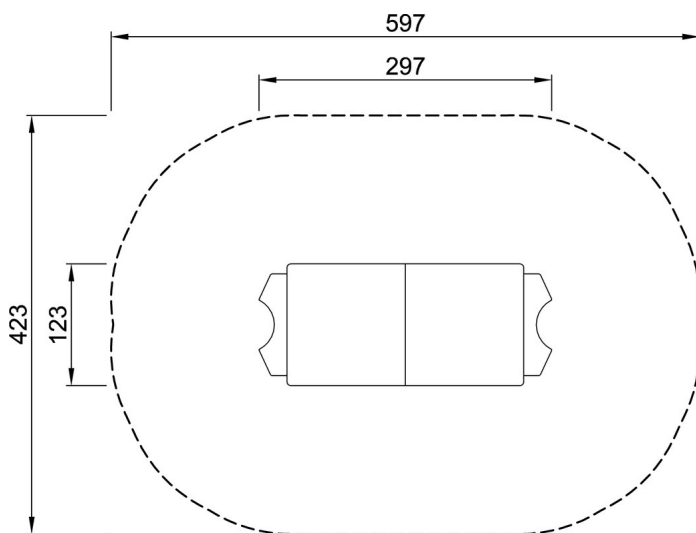

Product type:	Travel
Series:	Creative
Age:	2-6 Years
Total height:	165cm

Dimensions are shown in cm unless otherwise stated