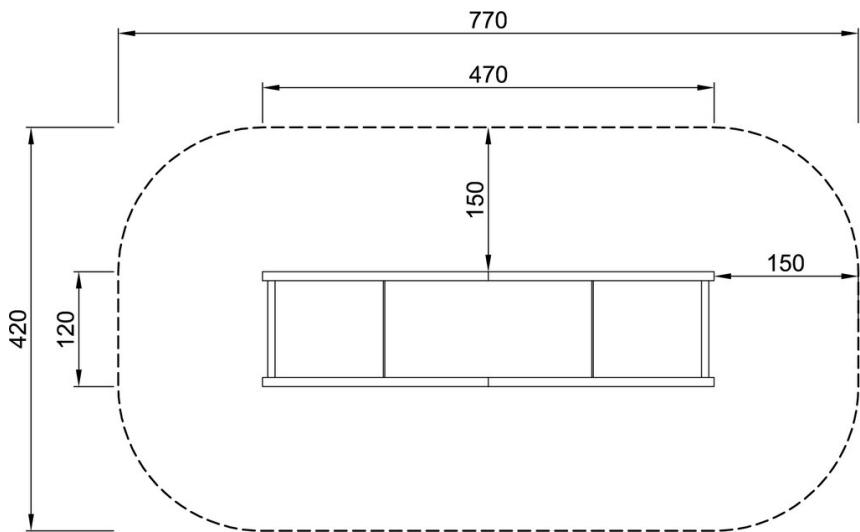

#### Product Information

<b>Product type:</b>	Sand & Water
<b>Series:</b>	Creative
<b>Age:</b>	2-6 Years
<b>Total height:</b>	38cm
<b>Dimensions:</b>	120cm x 470cm

Dimensions are shown in cm unless otherwise stated