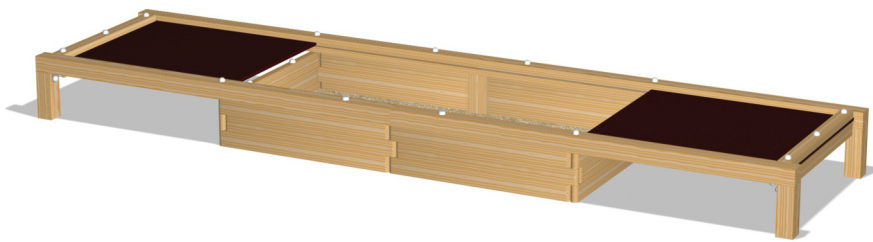

## Sand & Water

### Sand Box With Lids

CRSW010

-   
On the go
-   
Making Friends
-   
Practice Makes Perfect
-   
Explore and Investigate
-   
Expression
-   
Lights Camera Action
-   
Early Years
-   
Key Stage One

#### Product Description

Our range of sand boxes and sand pits will cater for all requirements. There are seats, covers, game tops and accessories.

#### Product Information

<b>Product type:</b>	Sand & Water
<b>Series:</b>	Creative
<b>Age:</b>	2-6 Years
<b>Total height:</b>	38cm
<b>Dimensions:</b>	120cm x 470cm

Dimensions are shown in cm unless otherwise stated