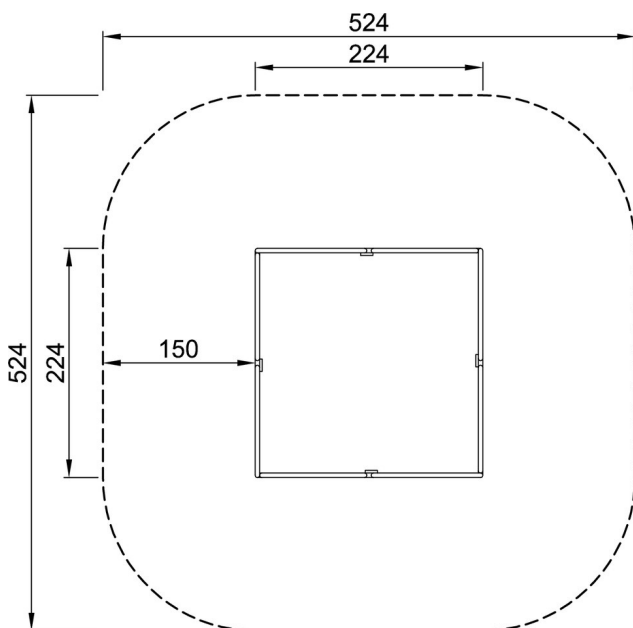

Sand & Water

Sand Box - Large

CRSW009

- 
On the go
- 
Making Friends
- 
Practice Makes Perfect
- 
Explore and Investigate
- 
Expression
- 
Lights Camera Action
- 
Early Years
- 
Key Stage One

Product Description

Our range of sand boxes and sand pits will cater for all requirements. There are seats, covers, game tops and accessories.

Product Information

Product type:	Sand & Water
Series:	Creative
Age:	2-6 Years
Total height:	29cm
Dimensions:	224cm x 224cm

Dimensions are shown in cm unless otherwise stated