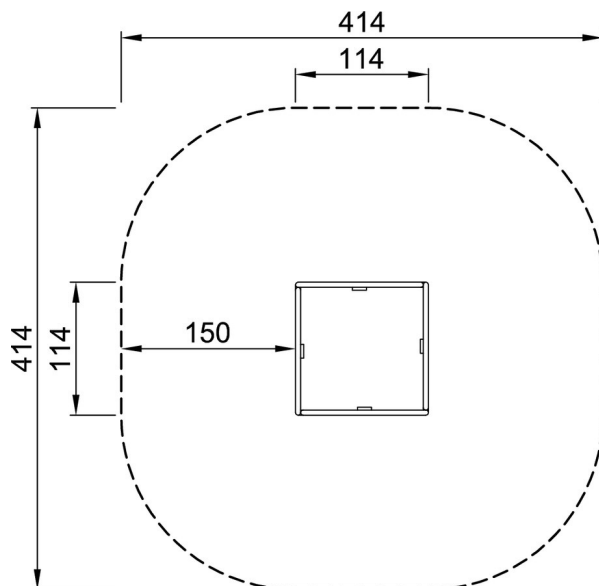

Sand & Water

Sand Box - Small

CRSW008

- 
On the go
- 
Making Friends
- 
Practice Makes Perfect
- 
Explore and Investigate
- 
Expression
- 
Lights Camera Action
- 
Early Years
- 
Key Stage One

Product Description

Our range of sand boxes and sand pits will cater for all requirements. There are seats, covers, game tops and accessories.

Product Information

Product type:	Sand & Water
Series:	Creative
Age:	2-6 Years
Total height:	29cm
Dimensions:	114cm x 114cm

Dimensions are shown in cm unless otherwise stated