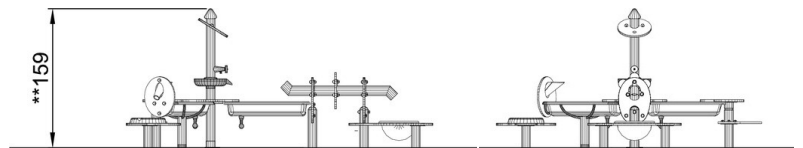

Sand & Water

Cascade

CRSW003

- 
On the go
- 
Making Friends
- 
Practice Makes Perfect
- 
Explore and Investigate
- 
Expression
- 
Lights Camera Action
- 
Early Years
- 
Key Stage One

Product Description

The Cascade has three different sections, a water transport channel with a swivel handle, a rotating table with a sand sieve, and a funnel through which the water can splash down into a shallow basin.

Product Information

Product type:	Sand & Water
Series:	Creative
Age:	2-6 Years
Total height:	159cm

Dimensions are shown in cm unless otherwise stated