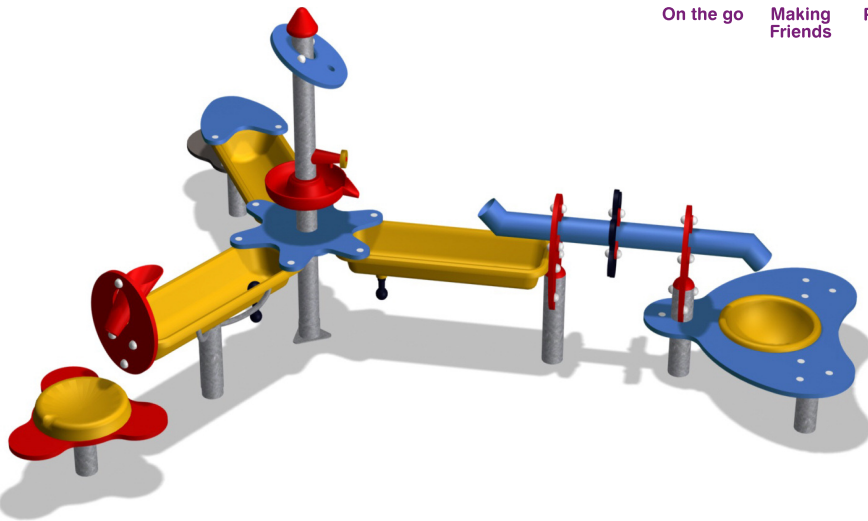

Sand & Water

Cascade

CRSW003

- 
On the go
- 
Making Friends
- 
Practice Makes Perfect
- 
Explore and Investigate
- 
Expression
- 
Lights Camera Action
- 
Early Years
- 
Key Stage One

Product Description

The Cascade has three different sections, a water transport channel with a swivel handle, a rotating table with a sand sieve, and a funnel through which the water can splash down into a shallow basin.

Product Information

Product type:	Sand & Water
Series:	Creative
Age:	2-6 Years
Total height:	159cm

Dimensions are shown in cm unless otherwise stated