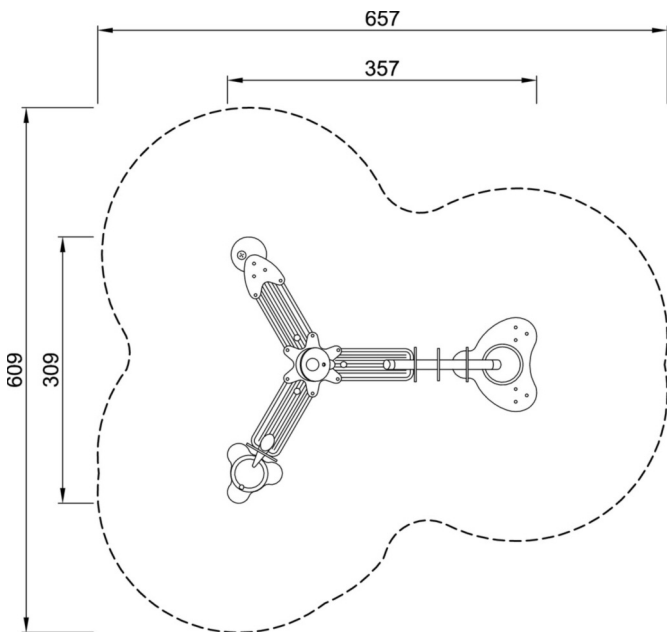

Sand & Water

Cascade

CRSW003

- 
On the go
- 
Making Friends
- 
Practice Makes Perfect
- 
Explore and Investigate
- 
Expression
- 
Lights Camera Action
- 
Early Years
- 
Key Stage One

Product Description

The Cascade has three different sections, a water transport channel with a swivel handle, a rotating table with a sand sieve, and a funnel through which the water can splash down into a shallow basin.

Product Information

Product type:	Sand & Water
Series:	Creative
Age:	2-6 Years
Total height:	159cm

Dimensions are shown in cm unless otherwise stated