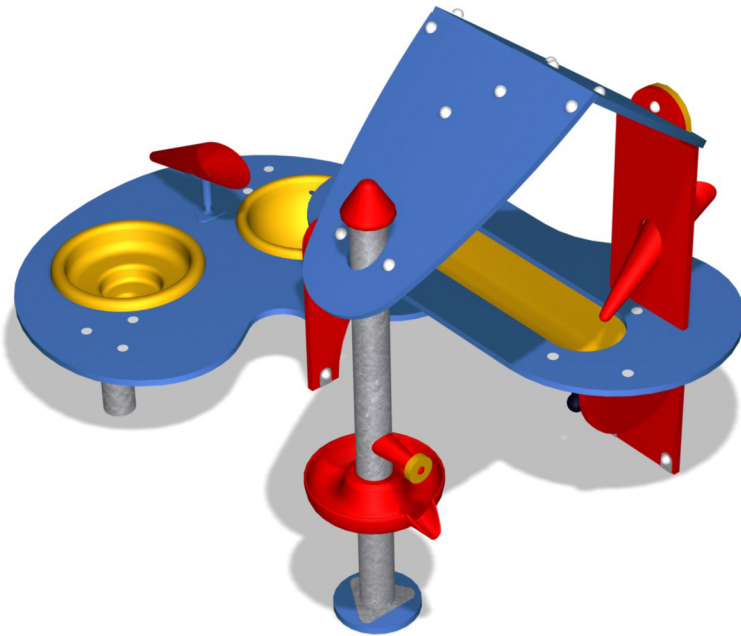

Sand & Water

Waterworks

CRSW001

- 
On the go
- 
Making Friends
- 
Practice Makes Perfect
- 
Explore and Investigate
- 
Expression
- 
Lights Camera Action
- 
Early Years
- 
Key Stage One

Product Description

All children love playing with water and the Waterworks is a perfect way for them to do it. When the water reaches the detachable basin on the lowest level, it can be poured back through the funnel to start all over again.

Product Information

Product type:	Sand & Water
Series:	Creative
Age:	2-6 Years
Total height:	160cm

Dimensions are shown in cm unless otherwise stated