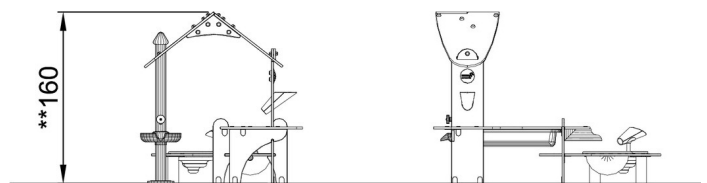

Sand & Water

Waterworks

CRSW001

- 
On the go
- 
Making Friends
- 
Practice Makes Perfect
- 
Explore and Investigate
- 
Expression
- 
Lights Camera Action
- 
Early Years
- 
Key Stage One

Product Description

Product Information

Product type:	Sand & Water
Series:	Creative
Age:	2-6 Years
Total height:	160cm

Dimensions are shown in cm unless otherwise stated