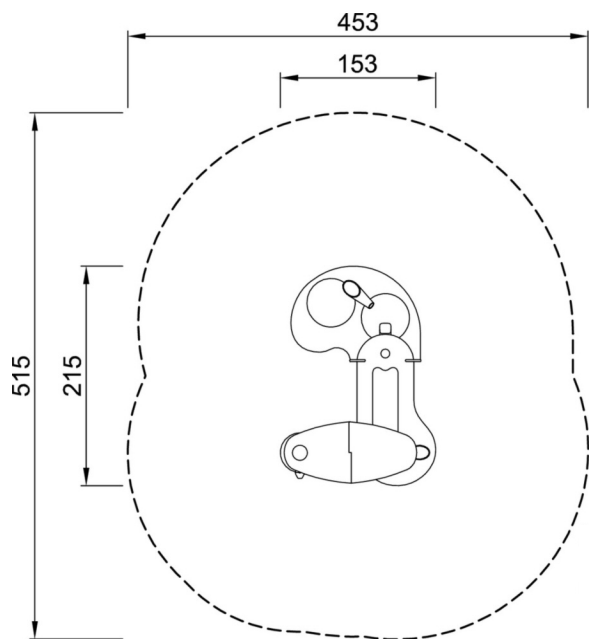

Sand & Water

Waterworks

CRSW001

- 
On the go
- 
Making Friends
- 
Practice Makes Perfect
- 
Explore and Investigate
- 
Expression
- 
Lights Camera Action
- 
Early Years
- 
Key Stage One

Product Description

Product Information

Product type:	Sand & Water
Series:	Creative
Age:	2-6 Years
Total height:	160cm

Dimensions are shown in cm unless otherwise stated