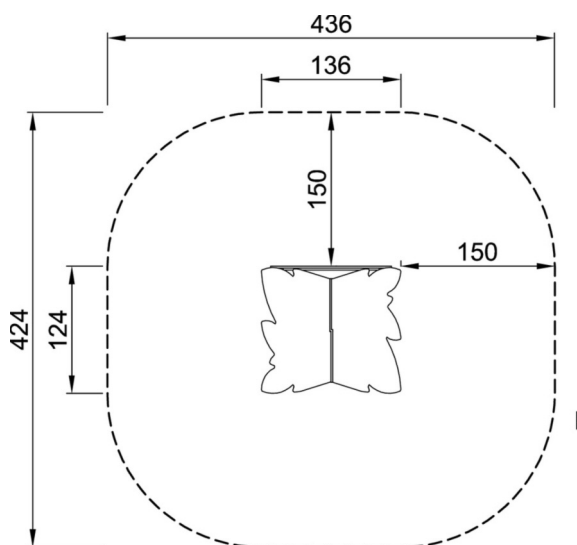

### Jungle Play Hut

CRPH008

-   
On the go
-   
Making Friends
-   
Explore and Investigate
-   
Expression
-   
Lights Camera Action
-   
Early Years
-   
Key Stage One

#### Product Information

<b>Product type:</b>	Play Houses & Cabins
<b>Series:</b>	Creative
<b>Age:</b>	2-6 Years
<b>Total height:</b>	167cm

Dimensions are shown in cm unless otherwise stated