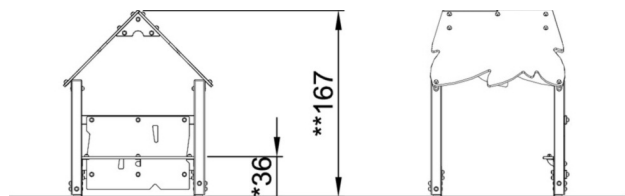

### Jungle Play Hut

CRPH008

-   
On the go
-   
Making Friends
-   
Explore and Investigate
-   
Expression
-   
Lights Camera Action
-   
Early Years
-   
Key Stage One

#### Product Information

<b>Product type:</b>	Play Houses & Cabins
<b>Series:</b>	Creative
<b>Age:</b>	2-6 Years
<b>Total height:</b>	167cm

Dimensions are shown in cm unless otherwise stated