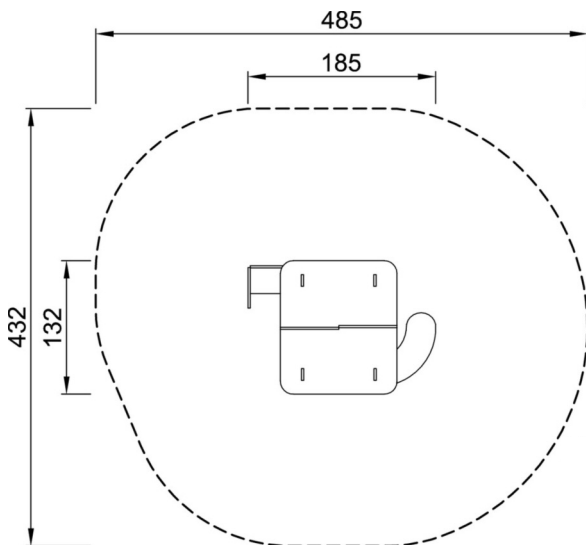

#### Product Information

<b>Product type:</b>	Play Houses & Cabins
<b>Series:</b>	Creative
<b>Age:</b>	2-6 Years
<b>Total height:</b>	146cm

Dimensions are shown in cm unless otherwise stated