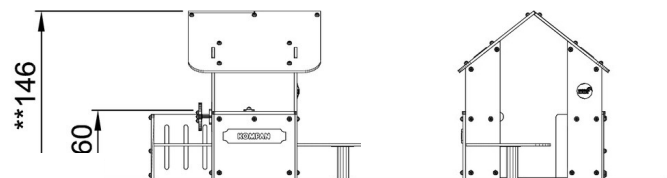

#### Product Information

<b>Product type:</b>	Play Houses & Cabins
<b>Series:</b>	Creative
<b>Age:</b>	2-6 Years
<b>Total height:</b>	146cm

Dimensions are shown in cm unless otherwise stated