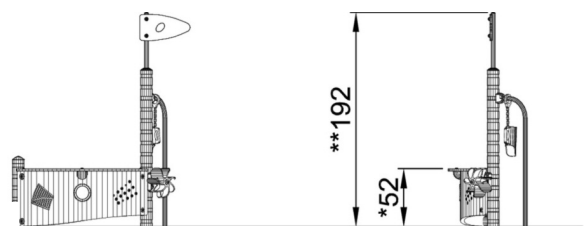

### Lookout Post

CRPH004

-   
On the go
-   
Making Friends
-   
Explore and Investigate
-   
Expression
-   
Lights Camera Action
-   
Early Years
-   
Key Stage One

#### Product Description

Children love to play with sand and the Lookout Post is designed to encourage investigative play. A sand scoop and a sand wheel offer a variety of ways to transport sand or other materials and the counter can quickly become a shop or workbench.

#### Product Information

<b>Product type:</b>	Play Houses & Cabins
<b>Series:</b>	Creative
<b>Age:</b>	2-6 Years
<b>Total height:</b>	192cm

Dimensions are shown in cm unless otherwise stated