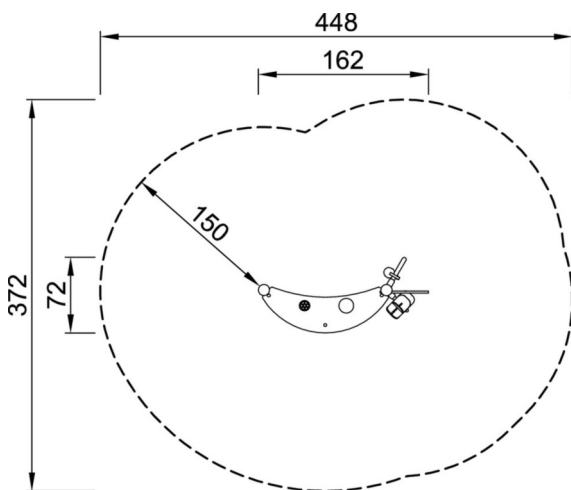

### Lookout Post

CRPH004

-   
On the go
-   
Making Friends
-   
Explore and Investigate
-   
Expression
-   
Lights Camera Action
-   
Early Years
-   
Key Stage One

#### Product Description

Children love to play with sand and the Lookout Post is designed to encourage investigative play. A sand scoop and a sand wheel offer a variety of ways to transport sand or other materials and the counter can quickly become a shop or workbench.

#### Product Information

<b>Product type:</b>	Play Houses & Cabins
<b>Series:</b>	Creative
<b>Age:</b>	2-6 Years
<b>Total height:</b>	192cm

Dimensions are shown in cm unless otherwise stated