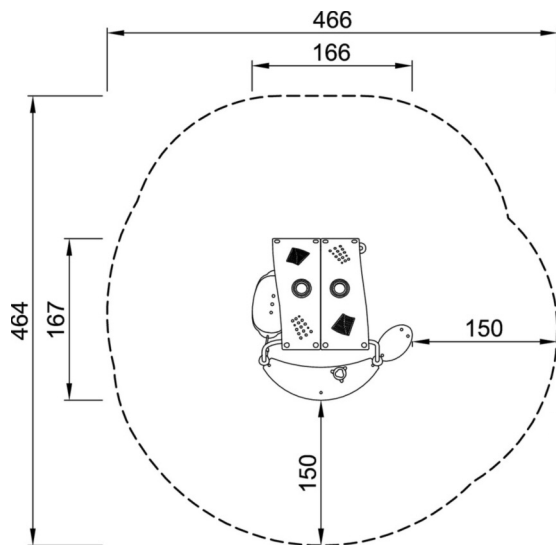

Play Houses & Cabins

Cottage

CRPH003

- 
On the go
- 
Making Friends
- 
Explore and Investigate
- 
Expression
- 
Lights Camera Action
- 
Early Years
- 
Key Stage One

Product Description

This cottage makes a traditional playhouse for role-playing activities. "What big ears you have..."

Product Information

| | |
|----------------------|----------------------|
| Product type: | Play Houses & Cabins |
| Series: | Creative |
| Age: | 2-6 Years |
| Total height: | 184cm |

Dimensions are shown in cm unless otherwise stated