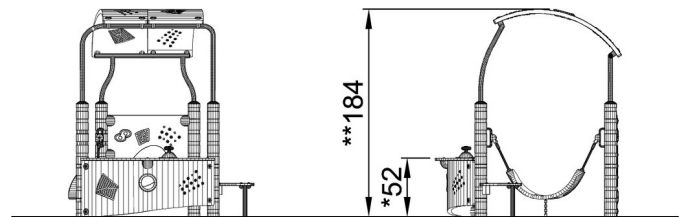

Play Houses & Cabins

Cottage

CRPH003

- 
On the go
- 
Making Friends
- 
Explore and Investigate
- 
Expression
- 
Lights Camera Action
- 
Early Years
- 
Key Stage One

Product Description

This cottage makes a traditional playhouse for role-playing activities. "What big ears you have..."

Product Information

| | |
|----------------------|----------------------|
| Product type: | Play Houses & Cabins |
| Series: | Creative |
| Age: | 2-6 Years |
| Total height: | 184cm |

Dimensions are shown in cm unless otherwise stated