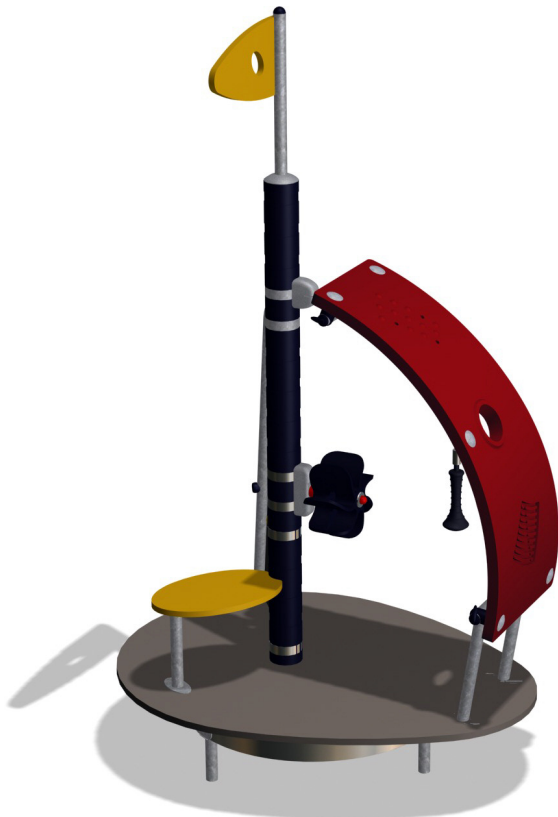

Play Houses & Cabins

Navigator

CRPH002

- 
On the go
- 
Making Friends
- 
Explore and Investigate
- 
Expression
- 
Lights Camera Action
- 
Early Years
- 
Key Stage One

Product Description

Sailing ship or space ship?. On the raised deck of the Navigator, the children can create their own world, jumping on or off when a daring escape is needed! And when the journey's complete, just turn it around and head off for a new adventure!

Product Information

Product type:	Play Houses & Cabins
Series:	Creative
Age:	2-6 Years
Total height:	243cm

Dimensions are shown in cm unless otherwise stated