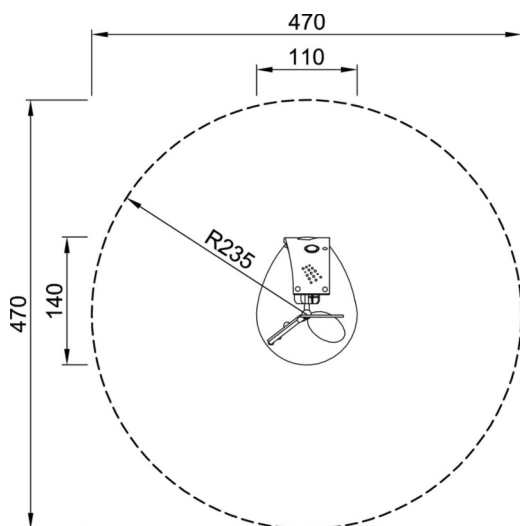

Play Houses & Cabins

Navigator

CRPH002

- 
On the go
- 
Making Friends
- 
Explore and Investigate
- 
Expression
- 
Lights Camera Action
- 
Early Years
- 
Key Stage One

Product Description

Sailing ship or space ship?. On the raised deck of the Navigator, the children can create their own world, jumping on or off when a daring escape is needed! And when the journey's complete, just turn it around and head off for a new adventure!

Product Information

Product type:	Play Houses & Cabins
Series:	Creative
Age:	2-6 Years
Total height:	243cm

Dimensions are shown in cm unless otherwise stated