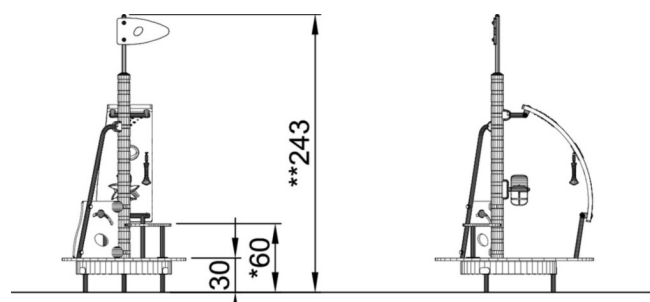

Play Houses & Cabins

Navigator

CRPH002

- 
On the go
- 
Making Friends
- 
Explore and Investigate
- 
Expression
- 
Lights Camera Action
- 
Early Years
- 
Key Stage One

Product Description

Sailing ship or space ship?. On the raised deck of the Navigator, the children can create their own world, jumping on or off when a daring escape is needed! And when the journey's complete, just turn it around and head off for a new adventure!

Product Information

Product type:	Play Houses & Cabins
Series:	Creative
Age:	2-6 Years
Total height:	243cm

Dimensions are shown in cm unless otherwise stated